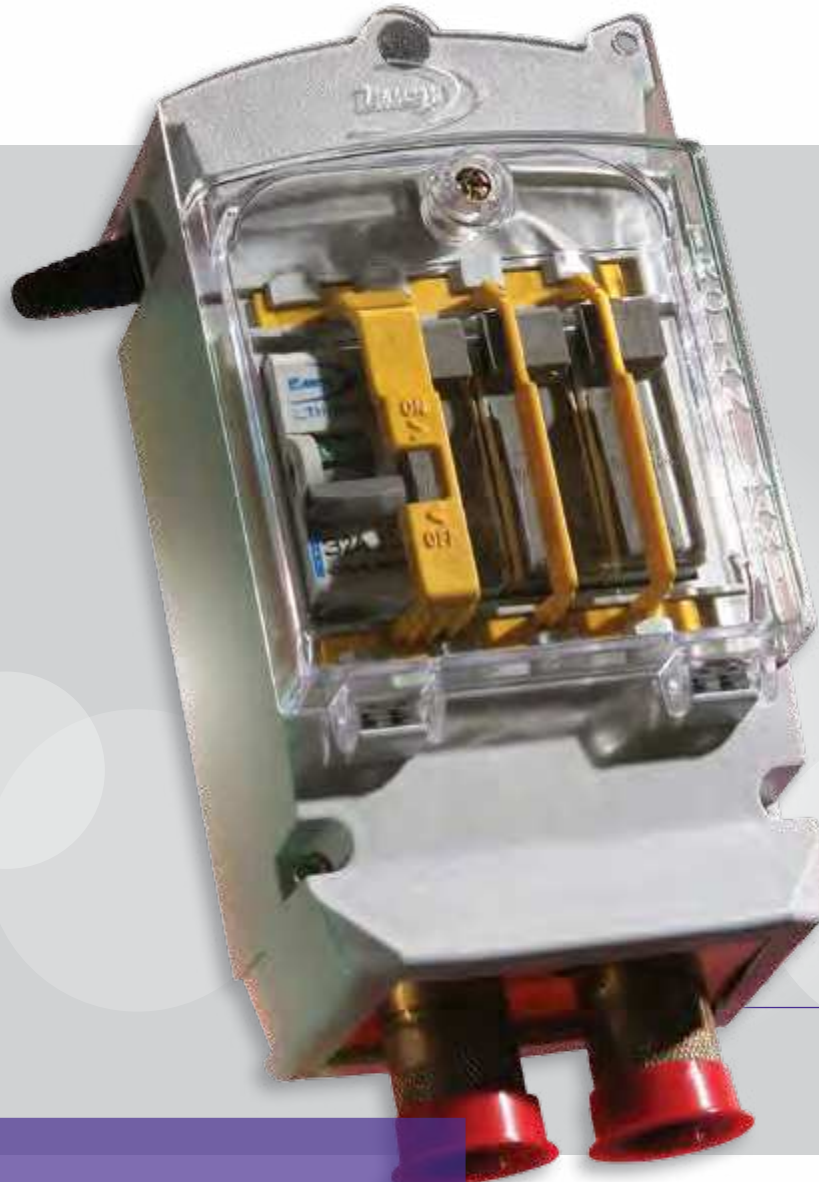

# trojan maxi

4 way modular system

THORNE &  
**DERRICK**  
INTERNATIONAL

Thorne & Derrick  
+44 (0) 191 410 4292  
[www.powerandcables.com](http://www.powerandcables.com)

fused products

The Maxi is the largest enclosure in the Trojan portfolio. Just like the Mini and Midi variants, the Maxi carries the same high specification equipment but with the increased versatility that 4 modules gives.

Trojan Maxi (TW03) 3 head column 32A isolator, 3 x BS88 fuse carriers, internal earth & neutral block, small 2-way extension trough and brass plate with:					
	Fuseways	Cable Entry		Description	Order Code
	3		2 x 20mm grommets	TW03-EB2N1-EF-G12	<b>THM0022441</b>
	3		2 x 20mm tubes	TW03-EB2N1-EF-G25	<b>THM0021968</b>
Trojan Maxi (TW03) 3 head column 32A isolator, 3 x BS88 fuse carriers, internal earth & neutral block, large 2-way extension trough with 2TT LNE terminal blocks and brass plate with:					
	3		2 x 20mm grommets	TW03-EB2N1-ED-2T3-G12	<b>THM0004519</b>
	3		2 x 25mm grommets	TW03-EB2N1-ED-2T3-G13	<b>THM0039401</b>
	3		2 x 20mm tubes	TW03-EB2N1-ED-2T3-G25	<b>THM0018576</b>
	3		2 x 25mm tubes	TW03-EB2N1-ED-2T3-G26	<b>THM0039441</b>
Trojan Maxi (TW03) 2 head column with 1 spur, 32A isolator, 3 x BS88 fuse carriers, internal earth & neutral block, large 3-way extension trough with 2TT LNE terminal blocks and brass plate with:					
	3		2 x 25mm grommet and 1 x 20mm grommet	TW03-EB2N1-EC-T3-G52	<b>THM0023257</b>
	3		3 x 25mm grommets	TW03-N1-ED-EE-2T5-G53	<b>THM0015126</b>
	3		3 x 25mm tubes	TW03-EB2N1-ED-EE-2T5-G61	<b>THM0011857</b>
	3		3 x 20mm tubes	TW03-EB2N1-ED-EE-2T5-G67	<b>THM0000364</b>
	3		3 x 20mm grommets	TW03-EB2N1-ED-EE-2T5-G68	<b>THM0018647</b>
	3		3 x BW20 brass glands	TW03-EB2N1-ED-EE-2T5-G65	<b>THM0033353</b>