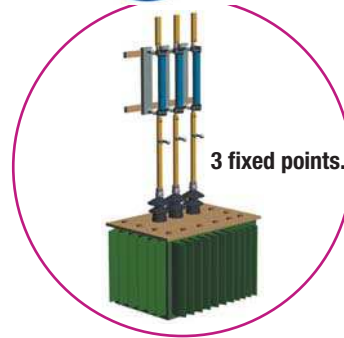

INSTALLATION ON PERMANENT FIXED POINTS

3 contact clamps. 3 copper cables, IEC extra flexible silicone sheath, L = 1.5 m. Insulating stick. Earth clamp.
1 trifurcation connector earthed by an extra-flexible copper cable with silicone sheath, L = 2.5 m.

Reference	Rating (kA/1 s)	Installation on fixed points (mm)	Composition	Connection set
MT-1910	20	Ø 20 MT-2951 range	3 clamps MT-1911-E 1 MT-1911	3 cables 95 mm ² 1 earth cable 35 mm ²
MT-1920	30	Ø 25 MT-3951 range	3 clamps MT-1921-E 1 MT-1921	3 cables 150 mm ² 1 earth cable 50 mm ²

Fixed points (characteristic page 160).

IEC 61230
⚠

CF-5-40-E
Insulating stick to be ordered separately.

EARTH CLAMPS

Claw for "T" or round fixed points for round conductors.

Reference	Characteristic	Rating (kA/1 s)	kg
MT-1911-E	Claw for "T" fixed points Ø 20 mm round conductors Ø 8 to 18 mm	20	0.58
MT-1921-E	Claw for "T" fixed points Ø 25 mm round conductors Ø 10 to 25 mm	30	0.69
MT-1911	Same characteristics with handle MT-1911-E	20	-
MT-1921	Same characteristics with handle MT-1921-E	30	-
M-9573	Handle alone C end fitting	-	-

IEC 61230
⚠

INSTALLATION ON BARE CONDUCTORS

Contact clamps. 3 copper cable extra-flexible silicone sheath. L = 1.5 m. 1 trifurcation connector earthed by an extra-flexible copper cable with silicone sheath, L = 2.5 m. Earth clamp.