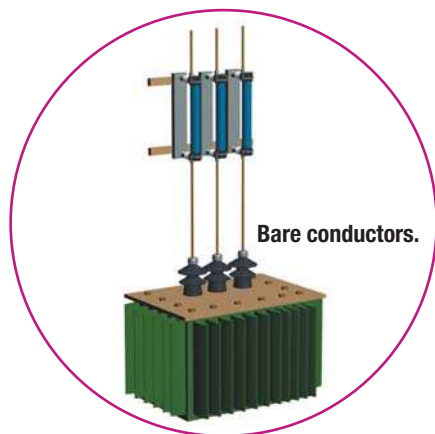

Bare conductors.