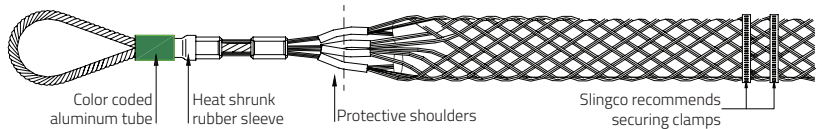

A TYPE - HIGH STRENGTH CABLE GRIP

This is the strongest grip we produce. It can be used for conductor and synthetic rope pulls. A Type grips are colour coded for ease of identification. Perfect for overhead transmission and distribution line pulling projects or any other pulling applications with heavy load ratings such as electric railroad, rigging lines and construction pulls. When pulling synthetic rope use a Slingco Feed Tube (see page 22) to make inserting rope into the grip a breeze. Made of galvanised steel. To avoid the effects of torsion a line pulling swivel that rotates under load should be used with pulling grips.

Slingco Part No	Color Code	Rope Diameter Range		Conductor Diameter Range		Overall length		Lattice Length		Approx. Break Load	
		in	mm	in	mm	in	mm	in	mm	lb	kg
ZCS1799	Black	0.25 - 0.65	6-16	0.19 - 0.40	5-10	38	965	28	710	7,000	3,180
ZCS3020	Purple	0.30 - 0.40	7.5-10	0.25 - 0.40	6-10	42	1,067	30	760	10,000	4,530
ZCS1800	Dark Green	0.50 - 0.90	13-23	0.38 - 0.63	9.7-16	43	1,092	37	940	14,000	6,360
ZCS3522	Grey	0.44 - 0.90	11-23	0.44 - 0.63	11-16	110	2,800	97	2,470	20,000	9,072
ZCS1801	Red	0.75 - 1.10	19-28	0.63 - 0.88	16-22	74	1,880	58	1,473	20,000	9,072
ZCS1802	Blue	1.00 - 1.50	25-38	0.88 - 1.12	22-29	80	2,032	61	1,549	30,700	13,955
ZCS1803	Yellow	1.25 - 1.70	32-43	1.13 - 1.38	29-35	112	2,845	90	2,299	47,000	21,360
ZCS1804	Aluminum	1.50 - 2.10	38-53	1.38 - 1.90	35-50	119	3,020	92	2,336	67,000	30,455

R TYPE - ROTATING MULTI-WEAVE GRIP

Like the MU type, the rotating eye grip has a triple weave construction and is colour coded for ease of identification. The steel forged revolving head is ideal for connecting to Slingco swivels. Warning: The Slingco rotating eye does not revolve under load and does not replace the use of a line swivel. Please see page 17 for swivel and grip match-up and safety and technical information. Made of galvanised steel.