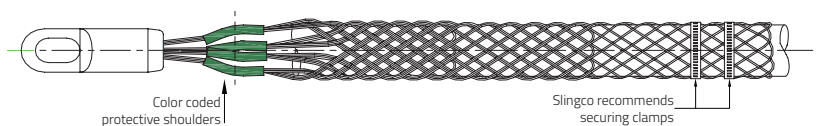

CAN'T FIND THE SPECIFICATION YOU NEED?

Call or email for full ranges plus custom manufacture options

01706 855558

sales@slingco.com