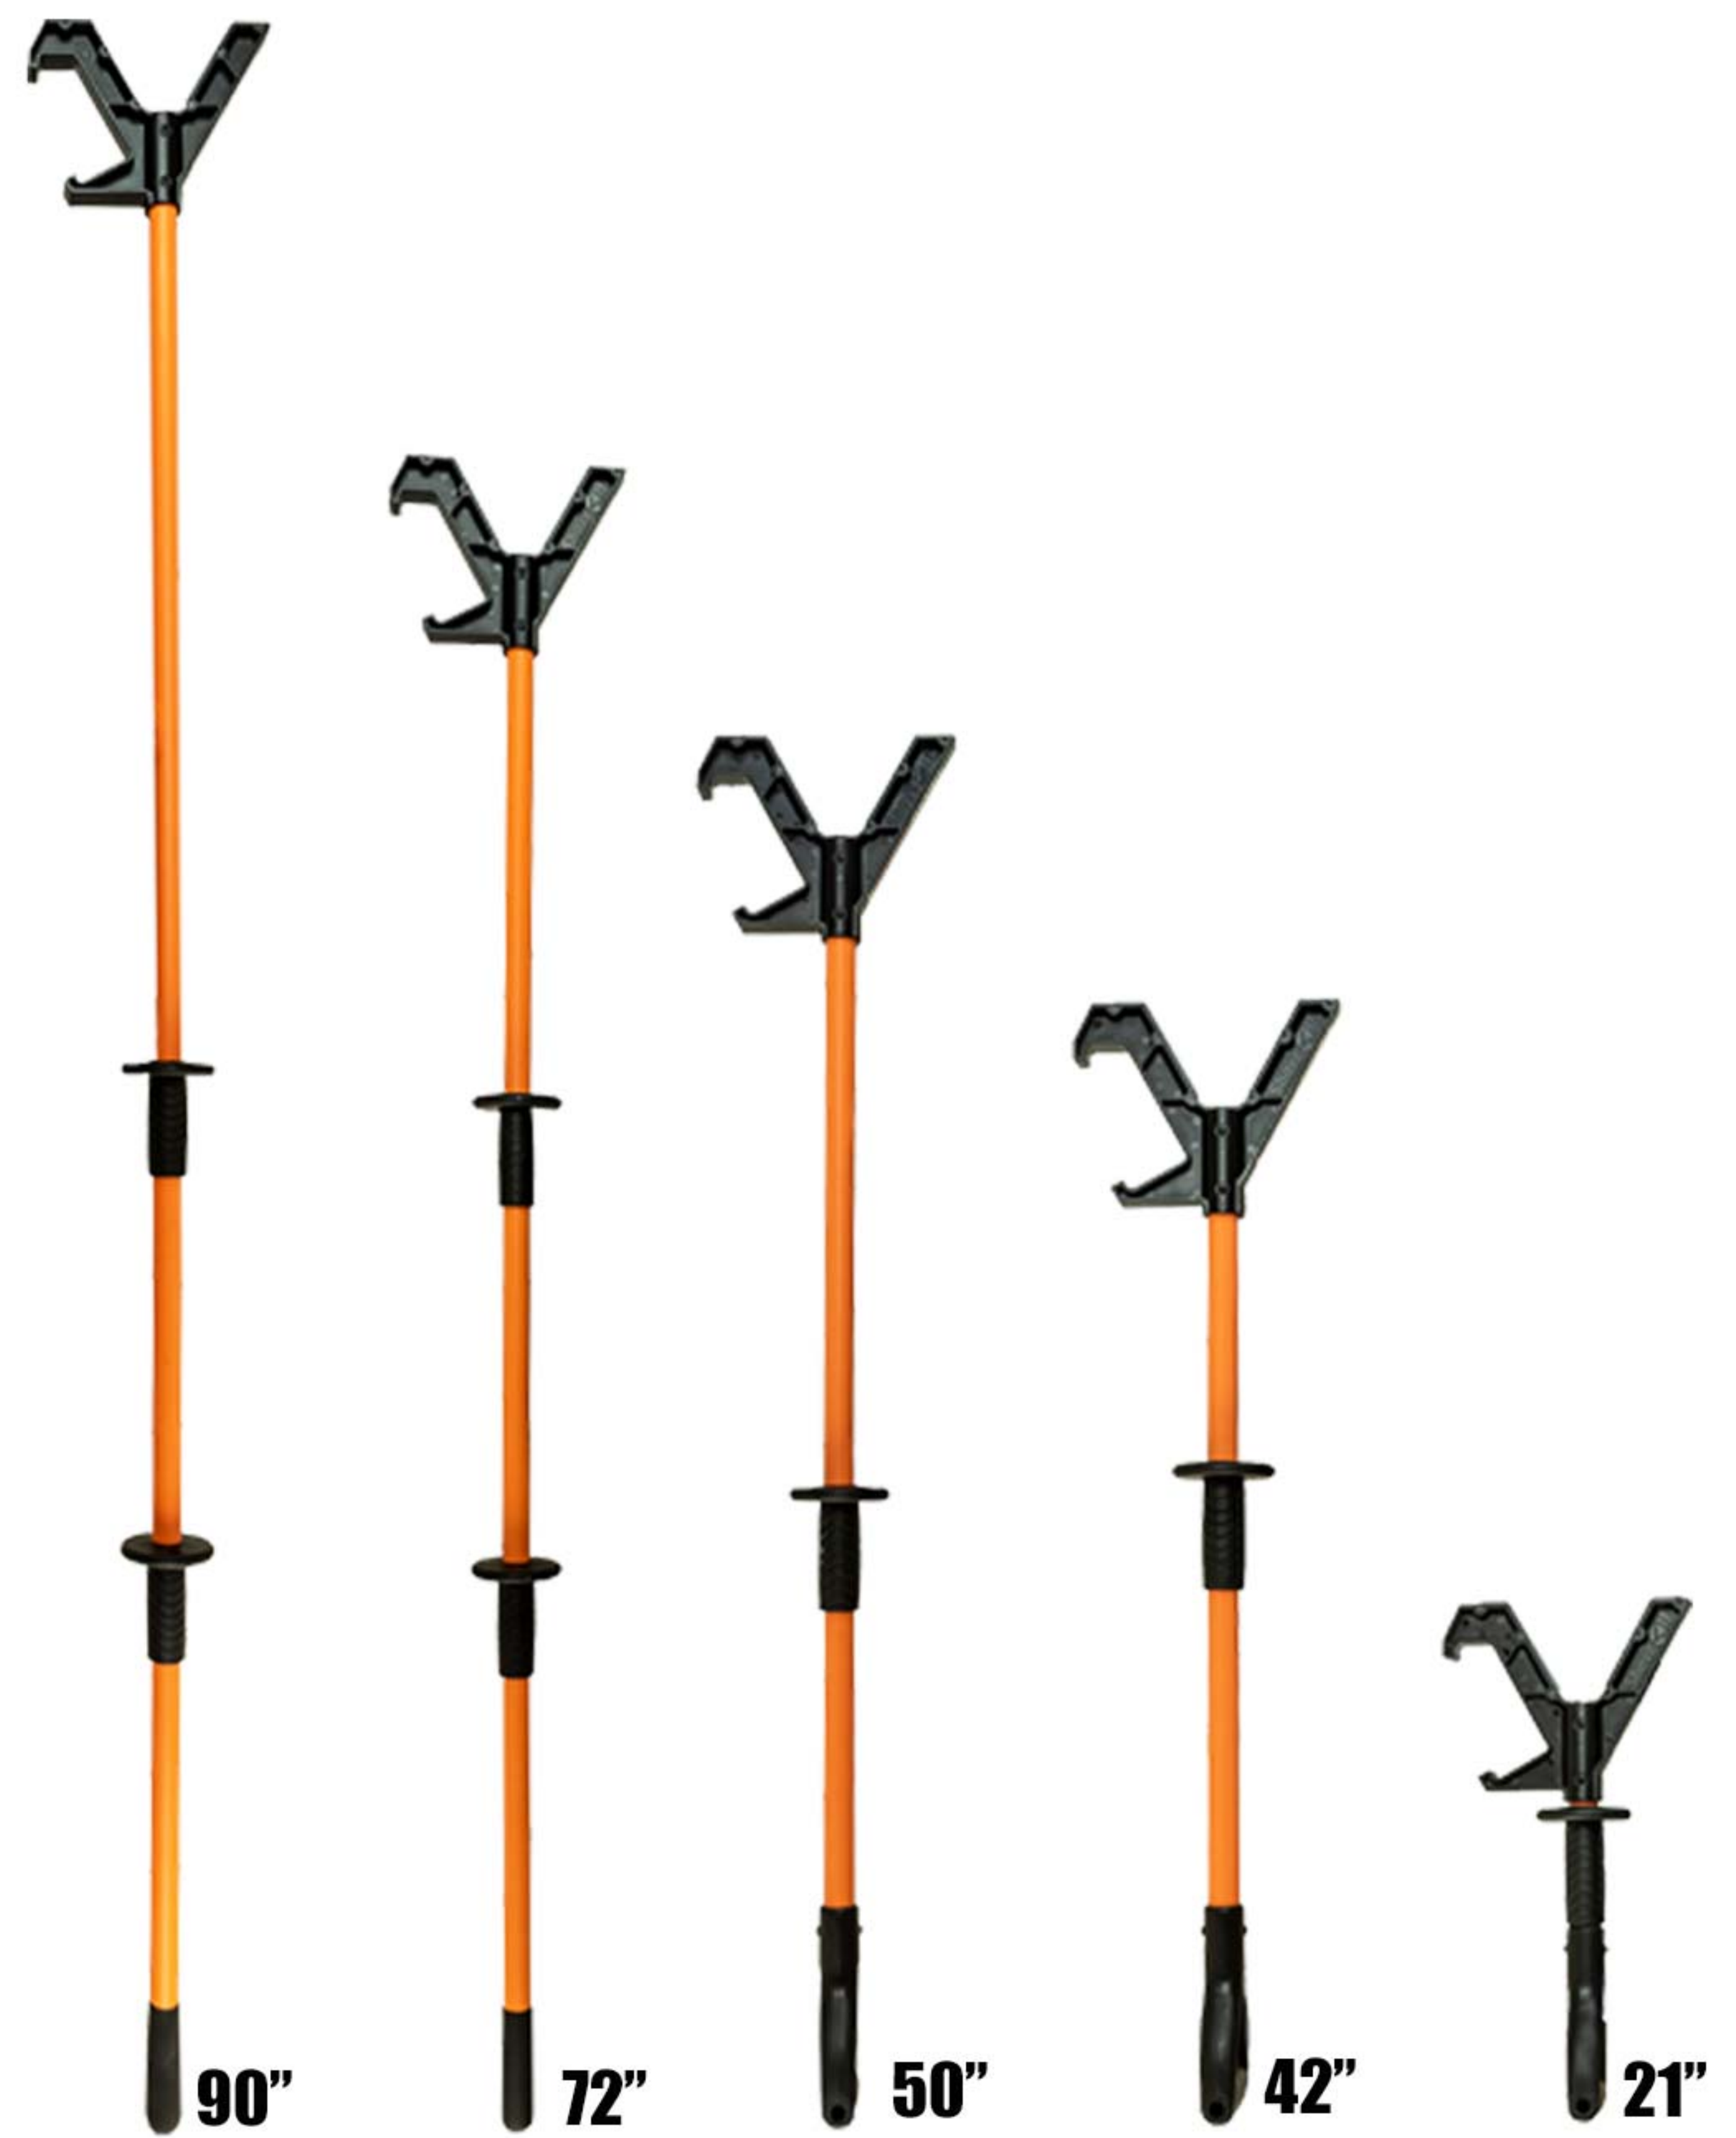

# KEEP YOUR HANDS OFF IT

HAND SAFETY TOOL

**New and Improved**  
Lighter weight head provides improved balance for ease of use.

Ergonomic D-Handle Grip on 21", 42" and 50" versions.

Textured grip throughout the complete tool for slip-resistant handling.

Ergonomic 4" hand guard with dedicated tethering point for working at heights.

Opposing grab hooks to help with the maneuvering of cable-slung loads. Rubber inserts for grip or plastic inserts for rolling pipe.

LHR's ShovelIt Hand Safety Tool helps avoid hand injuries while working with suspended loads. This proprietary Hand Safety Tool helps:

- Push against flat surfaces, corners or rounded edges of suspended loads
- Move and position pipe and tubulars
- Grab slings and tag lines.

Part Number	Length	Description
LHR SHST21R	21"	Tool, Hand Safety ShovelIt Rubber Inserts
LHR SHST42R	42"	Tool, Hand Safety ShovelIt Rubber Inserts
LHR SHST50R	50"	Tool, Hand Safety ShovelIt Rubber Inserts
LHR SHST72R	72"	Tool, Hand Safety ShovelIt Rubber Inserts
LHR SHST90R	90"	Tool, Hand Safety ShovelIt Rubber Inserts
LHR SHST21P	21"	Tool, Hand Safety ShovelIt Plastic Inserts
LHR SHST42P	42"	Tool, Hand Safety ShovelIt Plastic Inserts
LHR SHST50P	50"	Tool, Hand Safety ShovelIt Plastic Inserts
LHR SHST72P	72"	Tool, Hand Safety ShovelIt Plastic Inserts
LHR SHST90P	90"	Tool, Hand Safety ShovelIt Plastic Inserts