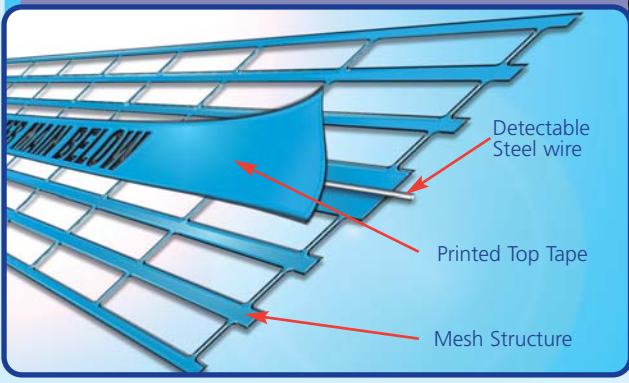

# Detectamesh® DETECTABLE MESH

Detectamesh® is a high strength coloured rot resistant homopolymer polypropylene mesh incorporating a traceable stainless steel wire or aluminium foil, and overprinted with a warning message in black. Laid halfway between the pipe or cable and the surface in the back-filled trench, Detectamesh® is used with standard pipe and cable locators for the location of non-metallic underground buried services.

- Mesh manufactured to BS EN 12613:2001
- Bagged for storage and protection
- Various colours available
- Crimps and crimping tool available
- Bespoke texts manufactured to order

## DETECTACCESSORIES

To ensure a continuous signal along the mesh it is important to use our wire crimps and crimping tool. This gives the join sufficient strength to cope with most back fills. If it is not installed correctly then the signal may not pass from join to join.