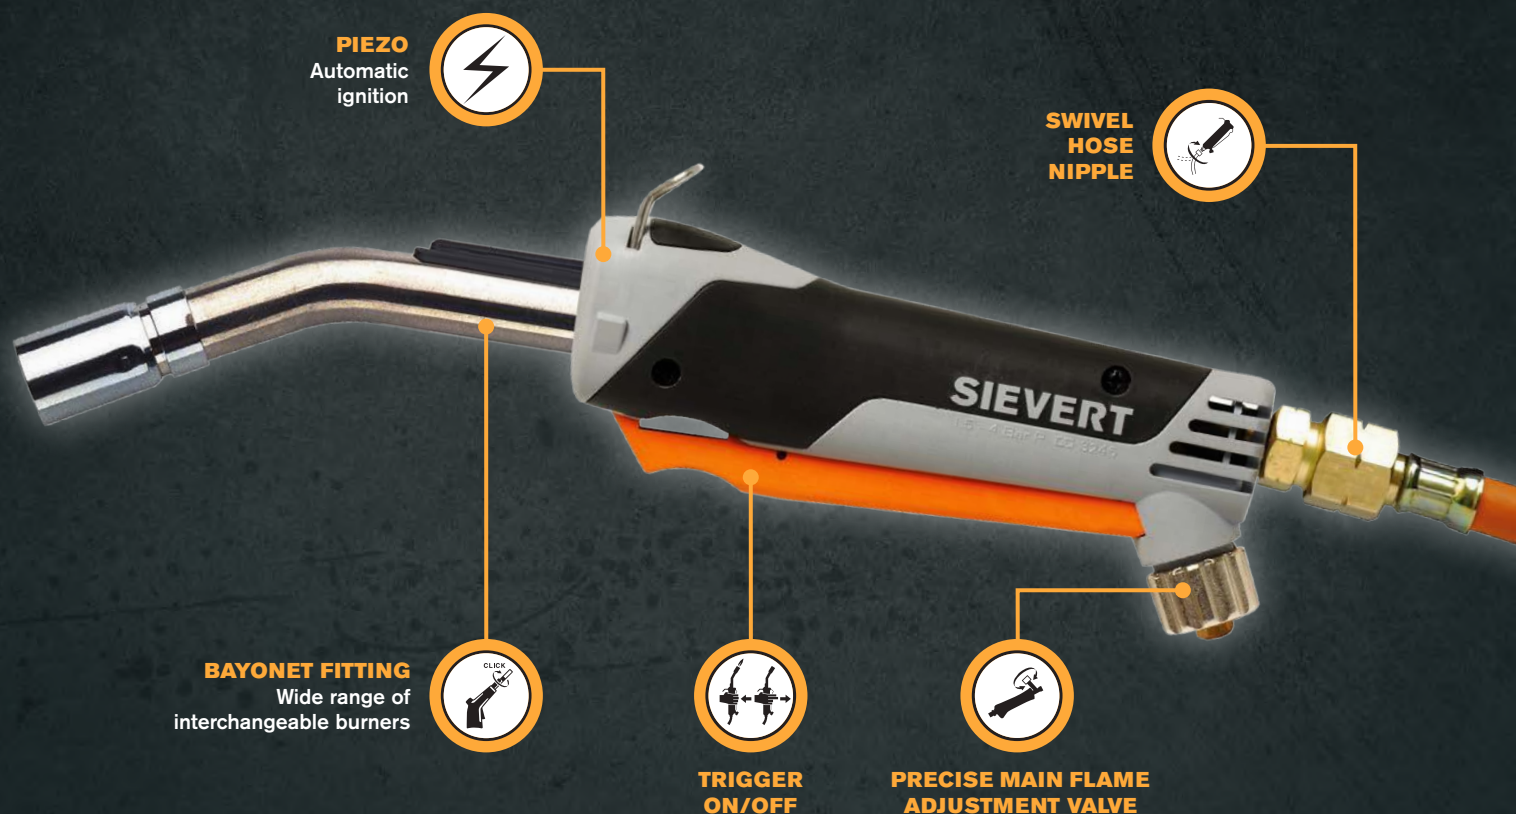

Promatic is the safest and most advanced torch system in the Sievert range, chosen by professionals in the electricity and water/telecom utilities around the world.

Swivel hose nipple

Piezo ignition

Bayonet fitting

Cable shrinking

Art. no.	721511
Promatic handle 336611	BSP 3/8" LH
Standard burner 334301	Ø 19 mm, 3,2 kW
Soft flame burner 334791	Ø 28 mm, 5,9 kW
Soft flame burner 334191	Ø 38 mm, 11,5 kW
Soft flame burner 334891	Ø 50 mm, 26 kW
Propane hose 770025	4 mm, L: 5 m, BSP 3/8" LH
Regulator 753008	BSP 3/8" LH, POL, 1-4 bar

Promatic

SIEVERT®

PowerCase Promatic

Art. no.	721511
Promatic handle 336611	BSP 3/8" LH
Standard burner 334301	Burner diameter Ø 19 mm, 3,2 kW
Soft Flame burner 334791	Burner diameter Ø 28 mm, 5,9 kW
Soft Flame burner 334191	Burner diameter Ø 38 mm, 11,5 kW
Soft Flame burner 334891	Burner diameter Ø 50 mm, 26 kW
Propane hose 770025	4 mm, L: 5 m, BSP 3/8" LH
Regulator 753008	BSP 3/8" LH, POL, 1-4 bar
EAN code	7314527215117
SKU dimensions (mm)	L 590 x W 145 x H 375
SKU weight (kg)	5,5