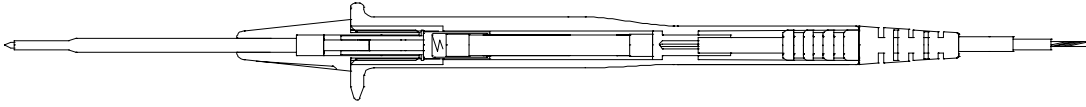

## **MP30 : 1003**

Lead Set (One Red and one Black) each fitted with straight Probes (see MP21 : 1013 below) : One metre double silicon insulated cable white inner and high tear strength outer red or black : fitted with retractable shroud 4mm plugs (see MP21 : 1050 below)

## **MP30 : 1007**

Lead Set (One Red and one Black) each fitted with straight Probes (see MP21 : 1013 below) : One metre double silicon insulated cable white inner and high tear strength outer red or black : fitted with retractable shroud 4mm plugs (see MP21 : 1050 below) plus one small croc clip (see MP21 : 1011 below) and one angled probe (see MP21 : 1014 below)

## **MP30 : 1008**

Lead Set (One Red and one Black) each fitted with straight Probes (see MP21 : 1013 below) : One metre silicon double insulated cable white inner and high tear strength outer red or black : fitted with fixed shroud 4mm plugs (see MP21 : 1052 below)